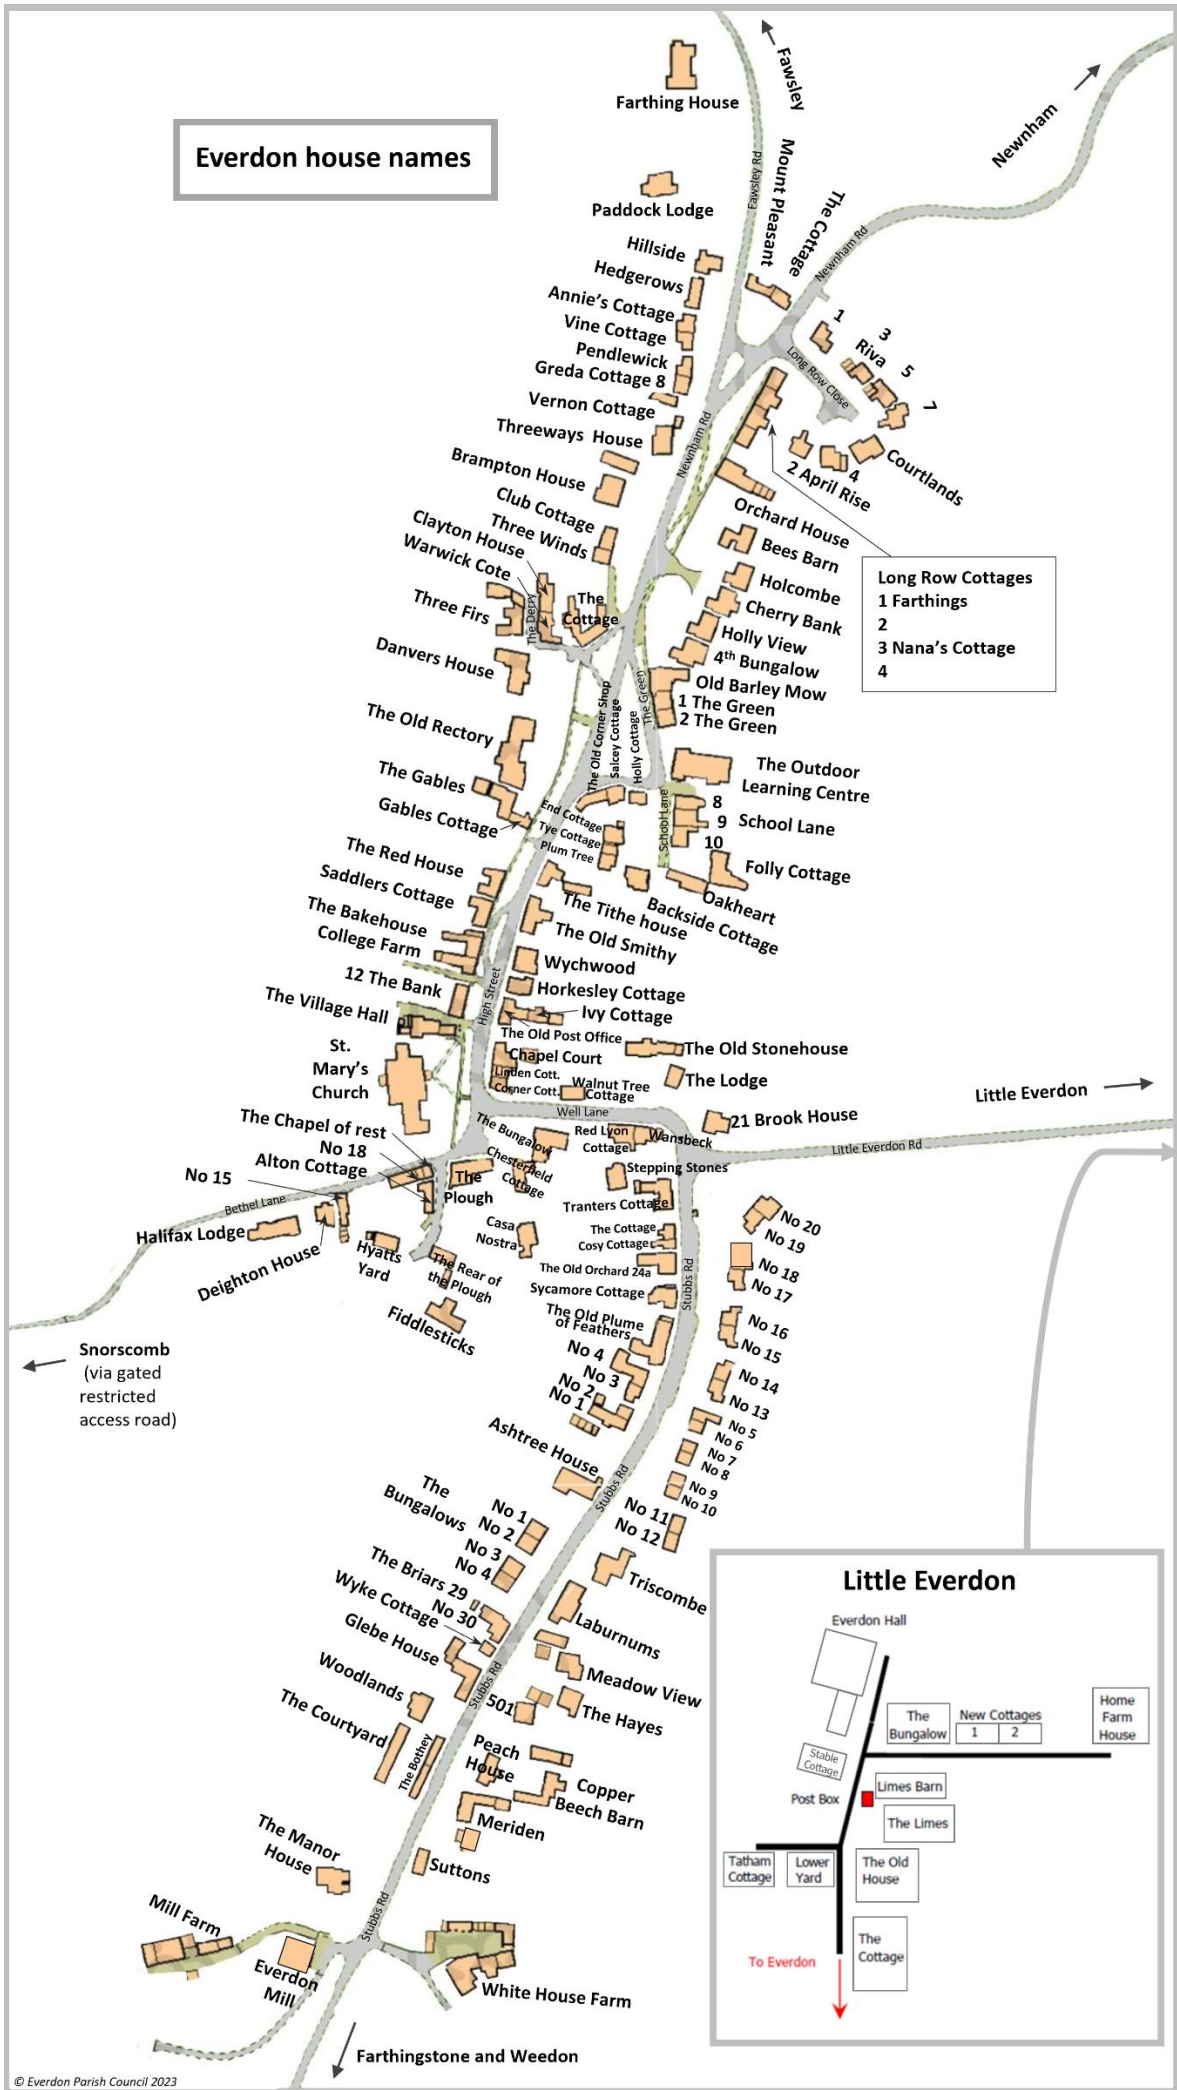

Everdon house names

Long Row Cottages
 1 Farthings
 2
 3 Nana's Cottage
 4